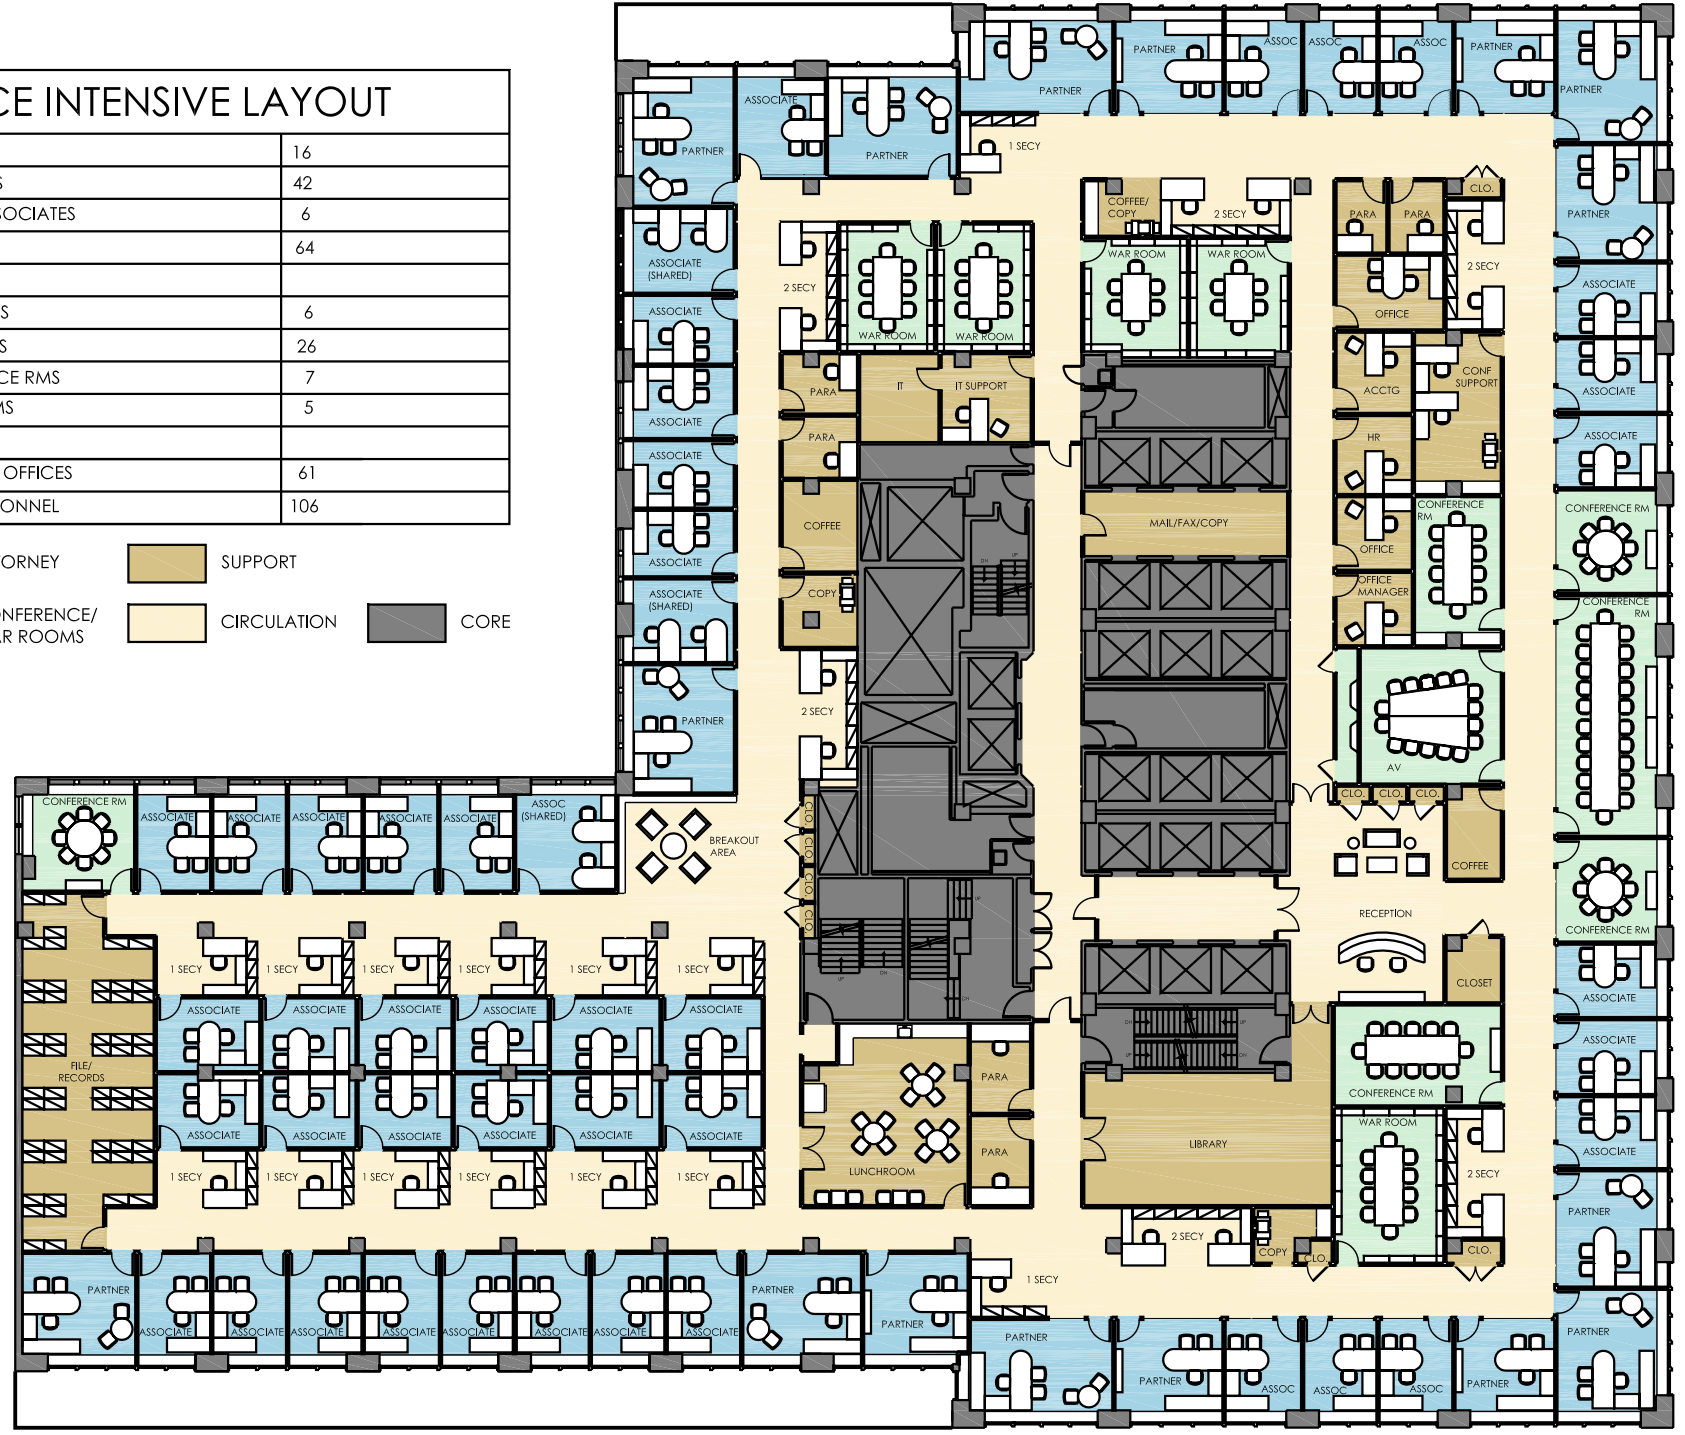

EAST 41ST STREET

OFFICE INTENSIVE LAYOUT

PARTNERS	16
ASSOCIATES	42
DOUBLE ASSOCIATES	6
TOTAL ATTYs	64
PARALEGALS	6
SECRETARIES	26
CONFERENCE RMs	7
WAR ROOMS	5
TOTAL ATTY OFFICES	61
TOTAL PERSONNEL	106

ATTORNEY
 SUPPORT

CONFERENCE/WAR ROOMS
 CIRCULATION
 CORE

PARK AVENUE

EAST 40TH STREET

1 TYPICAL BASE FLOOR PLAN