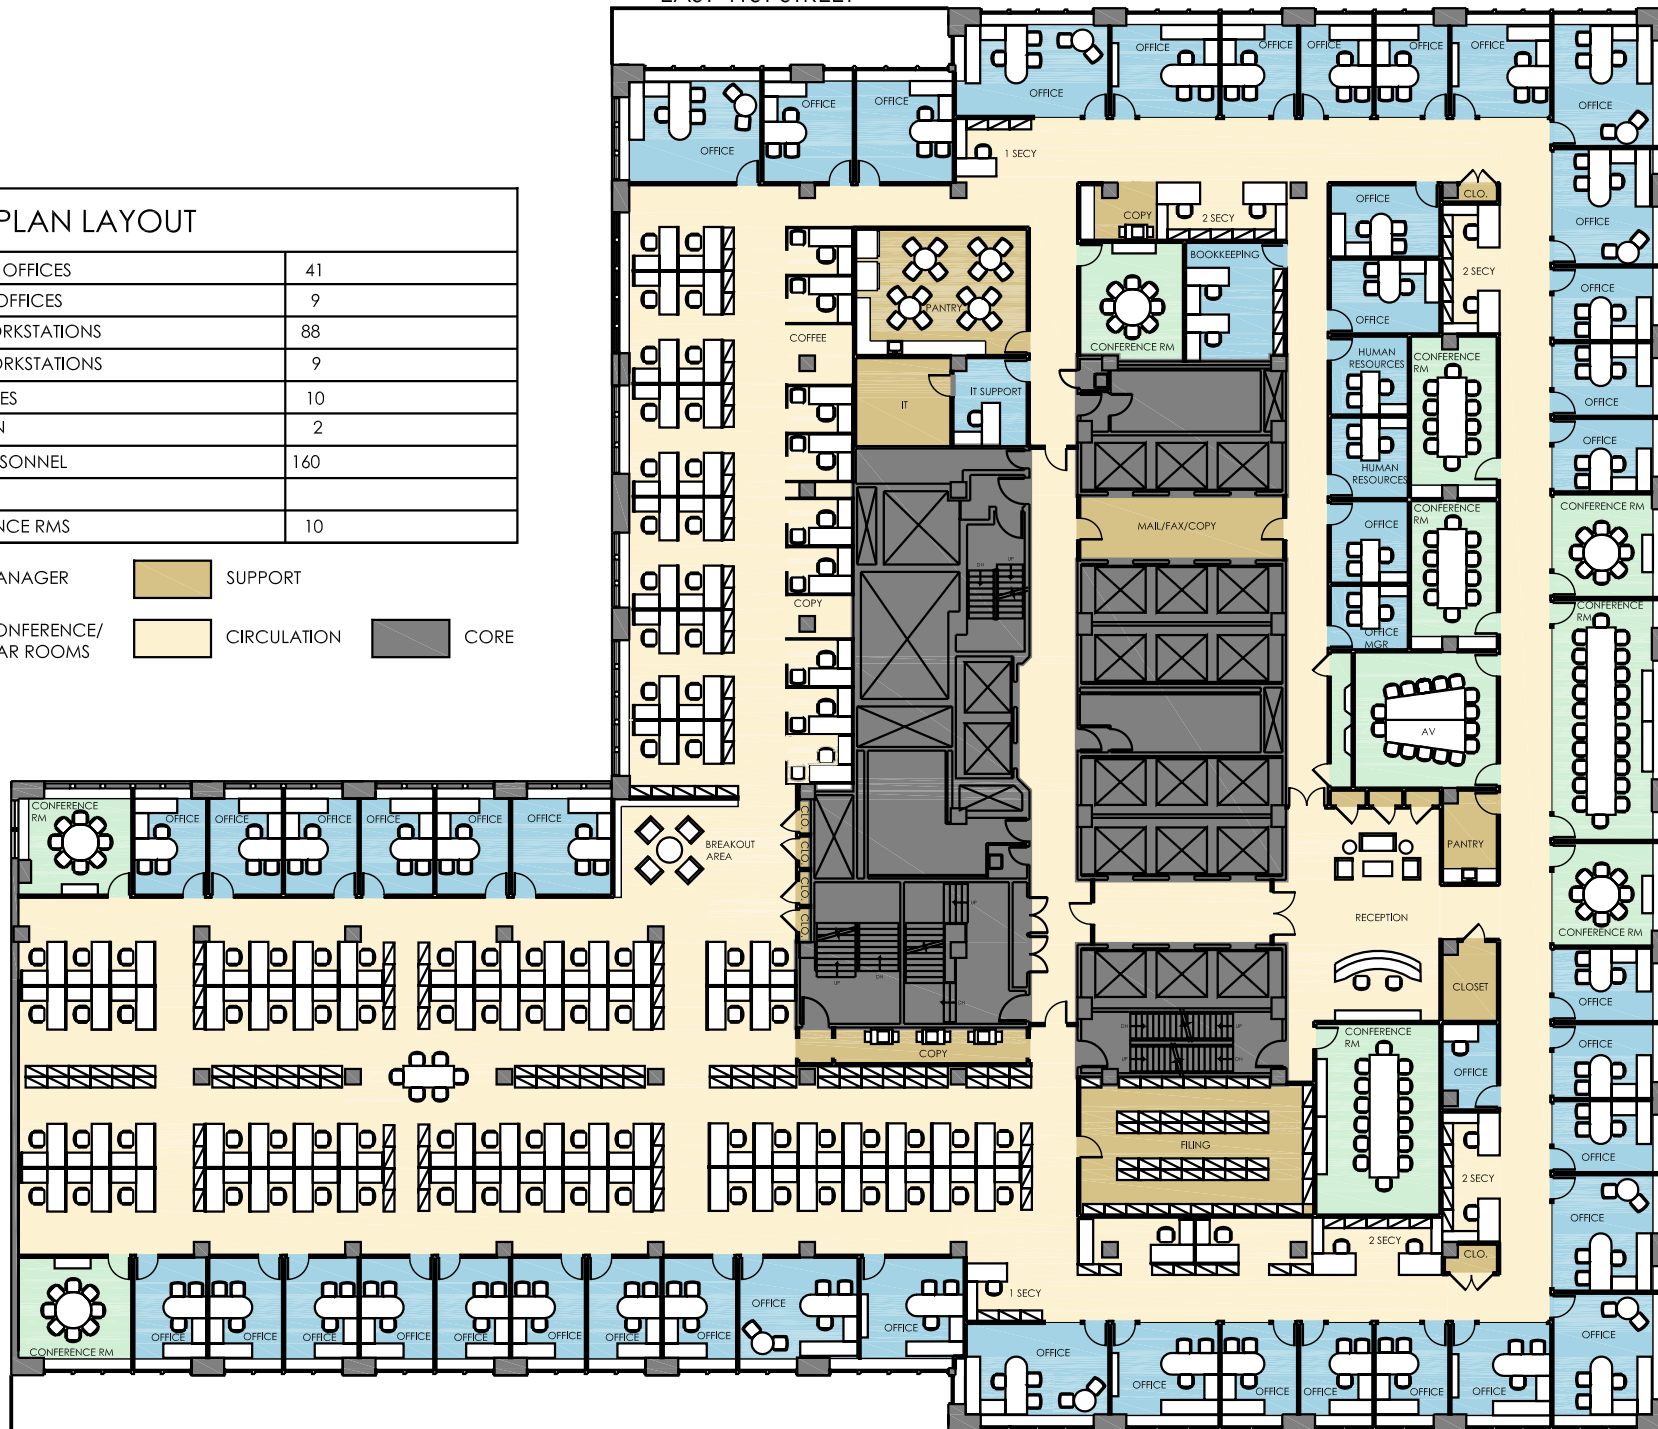

EAST 41ST STREET

OPEN PLAN LAYOUT	
PERIMETER OFFICES	41
INTERNAL OFFICES	9
SMALL WORKSTATIONS	88
LARGE WORKSTATIONS	9
SECRETARIES	10
RECEPTION	2
TOTAL PERSONNEL	160
CONFERENCE RMS	10

PARK AVENUE

EAST 40TH STREET